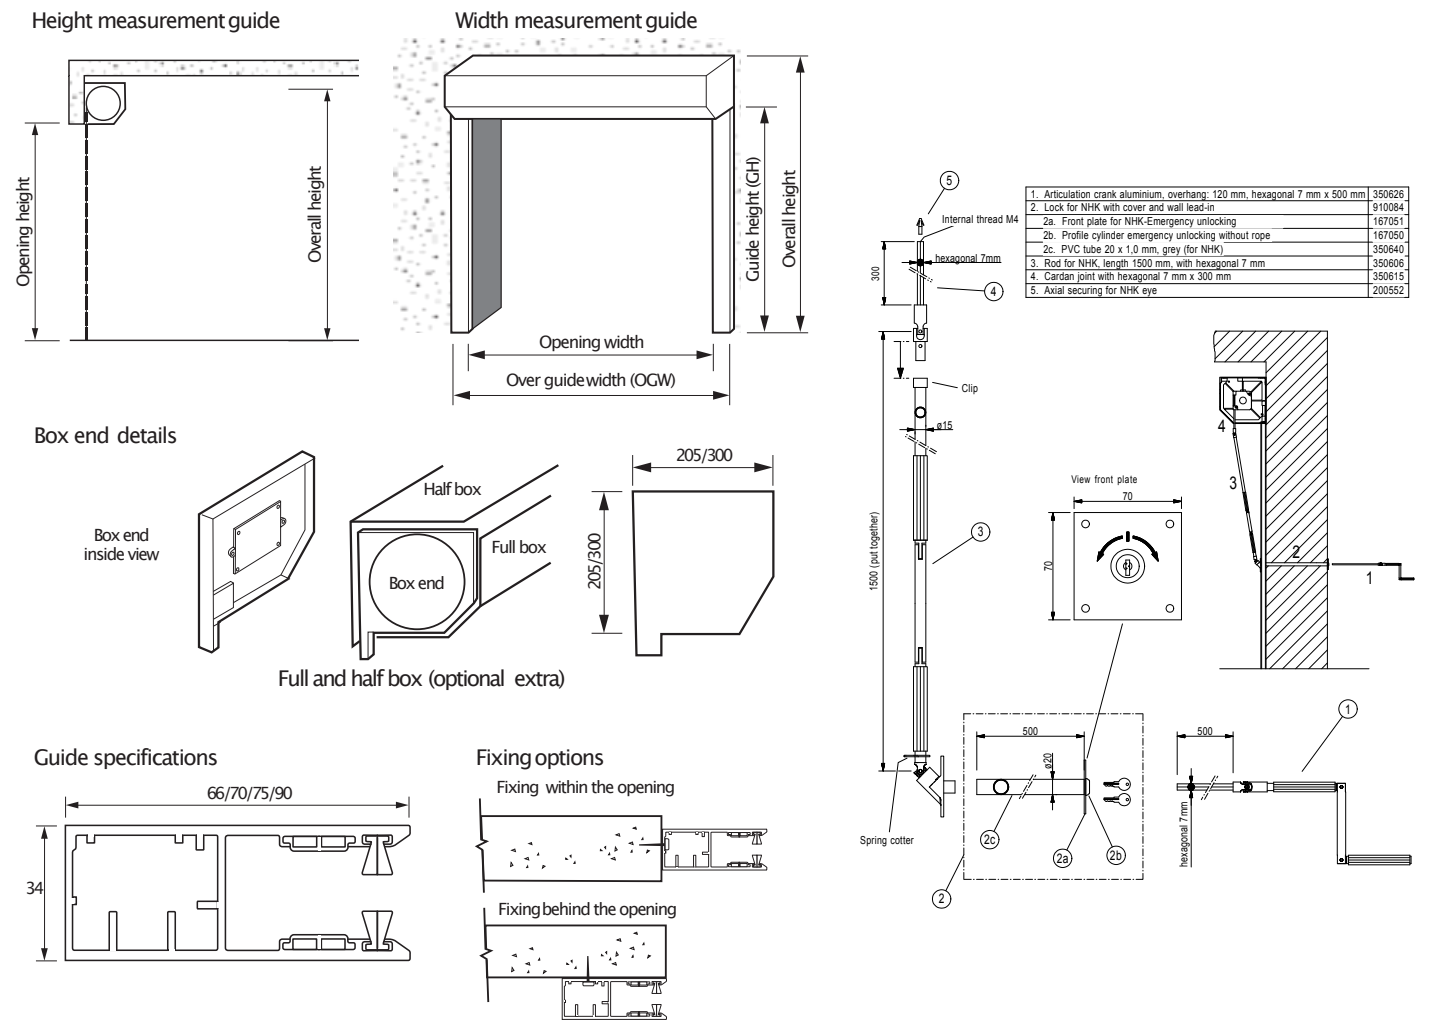

**4-channel handset Robust Transmitter**

2 included as standard

**RS3 TGL868 Wireless Door Receiver**

Fitted to the bottom of the garage door

**KEEpad Radio keypad**

(Optional)